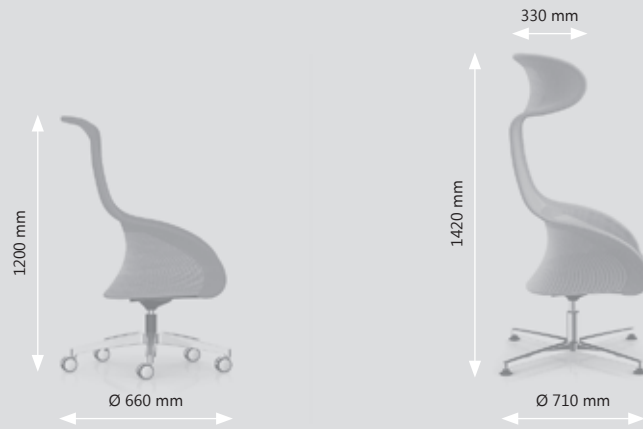

OVERVIEW

Die oasis Produktfamilie umfasst zwei unterschiedliche Rückenhöhen und drei verschiedene Gestellformen: 5-Fuß Gestell auf Rollen, 4-Fuß Gestell mit Gleitern oder Drehteller in Edelstahl gebürstet. Alternativ können die Sessel gemeinsam mit Tischelementen auf einer durchgehende Bank fixiert werden. Ein 360 Grad schwenkbares Schreibtislar rundet den Produktumfang ab.

The oasis product-family consists of two variations with different back heights and three different types of bases: 5-foot base with castors, 4-foot base with gliders or a swivelling plate in polished steel. The chairs can also be mounted together on a table element and form a bench. In addition to that there there is also a 360-degrees rotating writing-pad available.