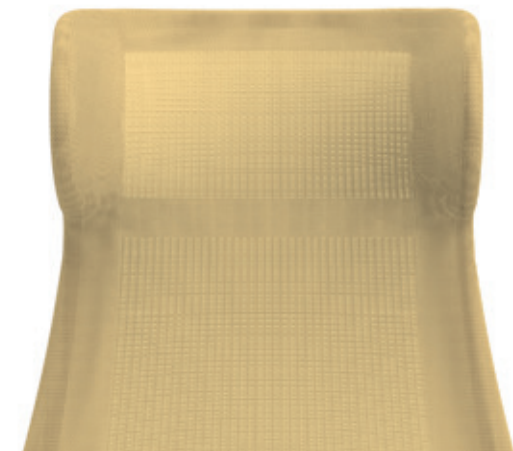

oasis is the new interpretation of a wingback chair with organic, flowing lines. The combination of the materials is innovative: the curved steel-tube is covered by knitted fabric and creates a distinctive icon. The area of the lumbar support and the headrest is covered by double fabric and thus offers the user an ergonomic sitting position with optimal comfort.

A couch-table and a side-table that match the bench combination is also available for this chair family.

Das Gestrück von oasis ist in den Farben anthrazit, hellgrau und hellbeige erhältlich.

The knitted fabric of oasis is available in anthracite, light grey and light beige.

oasis anthrazit

oasis grey

oasis creme

Für Meeting- und Konferenzräume eignet sich oasis mit mittelhohem Rücken. Der ausgezeichnete Sitzkomfort in Verbindung mit der Mobilität der Sessel unterstützt effiziente, aktive Meetings. In Kombination mit dem Tischprogramm synapso werden so repräsentative Orte für zukunftsweisende Entscheidungen gestaltet.

oasis is available with a medium height back which is suitable for meeting and conference rooms. The excellent seating comfort and the flexibility of the chair support efficient, active meetings. In combination with the table-system *synapso*, it creates the environment for creative and trendsetting decisions to be made.