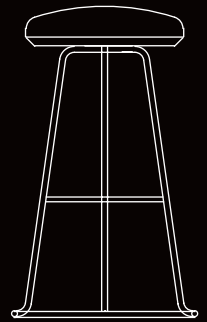

FLAMINGO

OPERATIVE STOOL

DESCRIPTION:

- Operative stool.
- Round fully upholstered seat.
- Based on sled base in chrome finish.

STANDARD DIMENSIONS:

CODE	L X W X H
FLAMINGOS47	47x42x78 CM

TECHNICAL DRAWING: