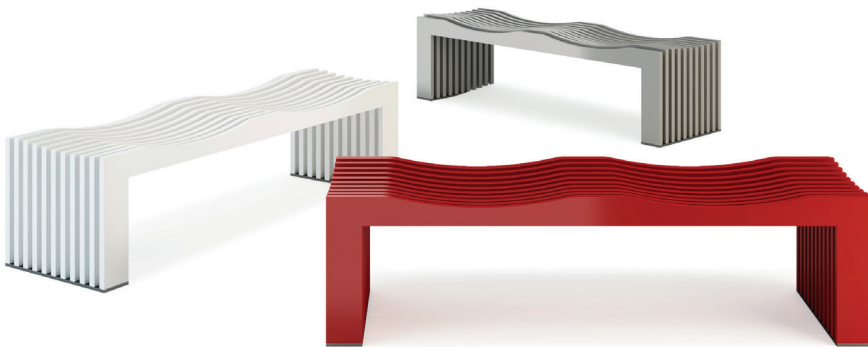

DYNAMITE

BREAK-OUT BENCH

TECHNICAL DRAWING:

DESCRIPTION:

- Operative break-out bench.
- Solid massive wooden stripes Bench in lacquered finish.

STANDARD DIMENSIONS:

CODE	L X W X H
DYNAMITEBOB150	150x45x42 CM

FINISHES:

Massive wood

work