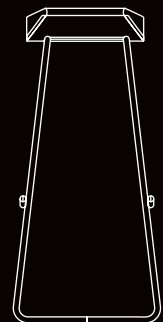

### OPERATIVE STOOL

#### DESCRIPTION:

- Operative stool.
- Rectangular fully upholstered seat.
- Based on sled base in chrome finish.

#### STANDARD DIMENSIONS:

CODE	L X W X H
DOLPHINS47	47x42x78 CM