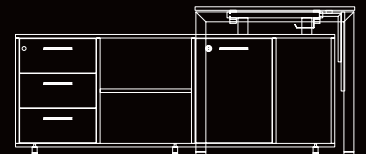

TECHNICAL DRAWING:

FINISHES:

Laminate
Metal

work