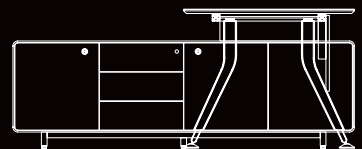

TECHNICAL DRAWING:

FINISHES:

Laminate
Aluminum

work