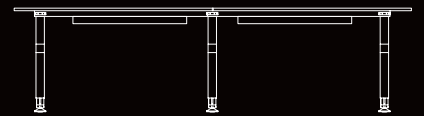

TECHNICAL DRAWING:

FINISHES:

Laminate
Aluminum
Fabric

work