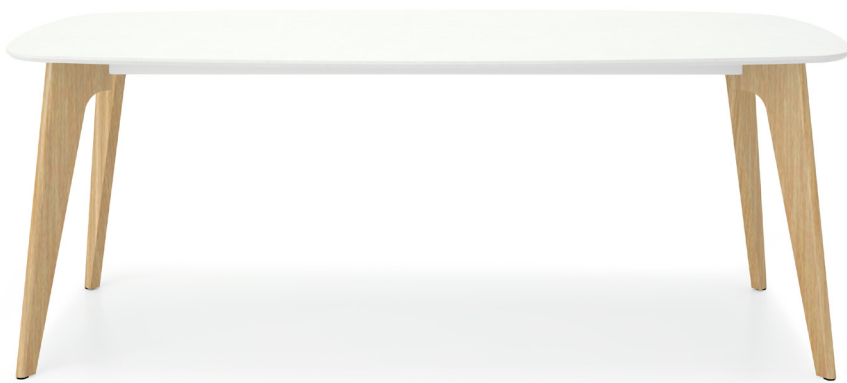

BIRD

L-SHAPED DESK

DESCRIPTION:

- Operative L-shaped desk.
- 18mm thick wooden top in laminate finish with PVC lipping.
- Based on metal structure & two massive beech wooden legs.
- Attached side includes 3 lockable drawers & 3 cabinets with lockable leaves.
- Available with front modesty panel in laminate finish (Optional).
- Including concealed cable management system with aluminum flap.
- Excluding electric source and grommet power outlet.
- Can be matched with corresponding pedestal, credenza and coffee table.

STANDARD DIMENSIONS:

CODE	W X L X H
BIRDLD150	150x170x75 CM
BIRDLD170	170x170x75 CM
BIRDLD190	190x170x75 CM

TECHNICAL DRAWING:

FINISHES:

Laminate
Massive wood
Metal

work

BIRD

RECTANGULAR SHAPED DESK

TECHNICAL DRAWING:

DESCRIPTION:

- Operative rectangular desk.
- 18mm thick wooden top in laminate finish with PVC lipping.
- Based on metal structure & massive beech wooden legs.
- Available with front modesty panel in laminate finish (Optional).
- Including concealed cable management system with aluminum flap.
- Excluding electric source and grommet power outlet.
- Can be matched with corresponding pedestal, credenza and coffee table.

- Operative workstation, serving any desired number of employees.
- 18mm thick wooden top in laminate finish with PVC lipping.
- Based on metal structure and massive beech wooden legs.
- Include fabric acoustic separator, and side separators (Optional).
- Including concealed cable management system with aluminum flap.
- Excluding electric source and grommet power outlet.
- Can be matched with corresponding pedestal, credenza and coffee table.