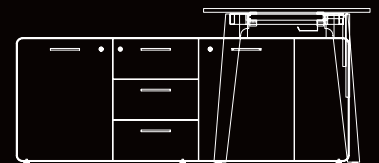

BIRD

L-SHAPED DESK

DESCRIPTION:

- Operative L-shaped desk.
- 18mm thick wooden top in laminate finish with PVC lipping.
- Based on metal structure & two massive beech wooden legs.
- Attached side includes 3 lockable drawers & 3 cabinets with lockable leaves.
- Available with front modesty panel in laminate finish (Optional).
- Including concealed cable management system with aluminum flap.
- Excluding electric source and grommet power outlet.
- Can be matched with corresponding pedestal, credenza and coffee table.

STANDARD DIMENSIONS:

CODE	W X L X H
BIRDLD150	150x170x75 CM
BIRDLD170	170x170x75 CM
BIRDLD190	190x170x75 CM

TECHNICAL DRAWING:

FINISHES:

Laminate
Massive wood
Metal

work

BIRD

RECTANGULAR SHAPED DESK

TECHNICAL DRAWING:

DESCRIPTION:

- Operative rectangular desk.
- 18mm thick wooden top in laminate finish with PVC lipping.
- Based on metal structure & massive beech wooden legs.
- Available with front modesty panel in laminate finish (Optional).
- Including concealed cable management system with aluminum flap.
- Excluding electric source and grommet power outlet.
- Can be matched with corresponding pedestal, credenza and coffee table.