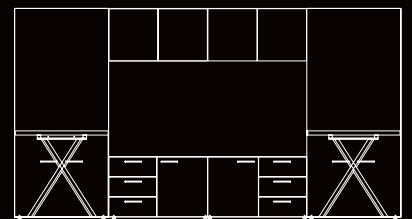

TECHNICAL DRAWING:

DESCRIPTION:

- Operative workstation.
- 18mm-thick MDF wooden top in laminate finish with ABS lipping
- Standing on metal cross leg in electrostatic powder coated finish.
- Attached side include different storage areas.
- Include fabric acoustic paneling.
- Including concealed cable management system with aluminum flap.
- Excluding electric source and grommet power outlet.
- Can be matched with corresponding pedestal, credenza and coffee table.

STANDARD DIMENSIONS:

CODE	L X W X H
AXISWS2	331x183x180 CM

FINISHES:

Laminate
Metal
Fabric

work