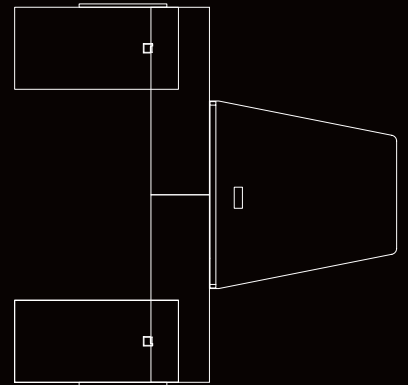

TECHNICAL DRAWING:

FINISHES:

Laminate
Metal
Fabric

work