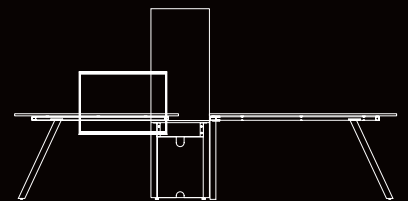

TECHNICAL DRAWING:

FINISHES:

Laminate
Metal
Fabric

work