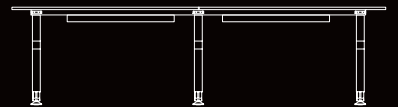

TECHNICAL DRAWING:

DESCRIPTION:

- Executive meeting table.
- 25mm thick MDF wooden chamfered top in natural veneer finish.
- Standing on two aluminum legs in polished finish.
- Including concealed cable management system with aluminum flap.
- Excluding electric source and grommet power outlet.
- Can be matched with corresponding credenza.

STANDARD DIMENSIONS:

CODE	L X W X H
SYNAPSOEMT240	240x120x75 CM
SYNAPSOEMT280	280x120x75 CM
SYNAPSOEMT320	320x120x75 CM
SYNAPSOEMT360	360x140x75 CM
SYNAPSOEMT480	480x140x75 CM

FINISHES:

Natural veneer
Aluminum

work