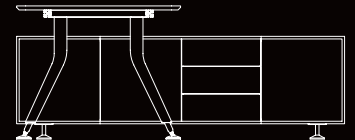

TECHNICAL DRAWING:

FINISHES:

Natural veneer
Aluminum

work