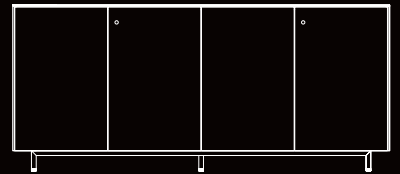

TECHNICAL DRAWING:

DESCRIPTION:

- Executive low-height cabinet
- The Shelving units, drawers, sides and top are made from MDF covered with 0.6 - 0.8mm natural veneer.
- Available in 4 lockable leaves.

STANDARD DIMENSIONS:

CODE	L X W X H
SQUAREC200	200x50x88 CM
SQUAREC220	220x50x88 CM
SQUAREC240	240x50x88 CM

FINISHES:

Natural veneer

work