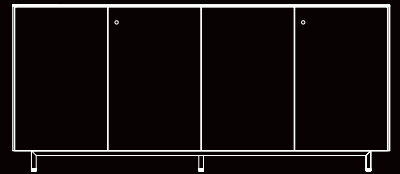

TECHNICAL DRAWING:

DESCRIPTION:

- Executive low-height cabinet
- The Shelving units, drawers, sides and top are made from MDF in laminate finish.
- Based on metal structure in electrostatic powder coated paint.
- Available in 4 lockable leaves.

CODE	L X W X H
SQUAREC200	200x50x88 CM
SQUAREC220	220x50x88 CM
SQUAREC240	240x50x88 CM

FINISHES:

Natural veneer
Laminate

work