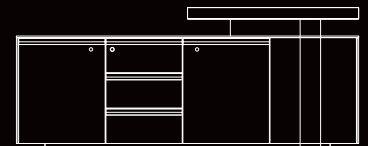

TECHNICAL DRAWING:

FINISHES:

Natural veneer
Artificial leather
Marble

work