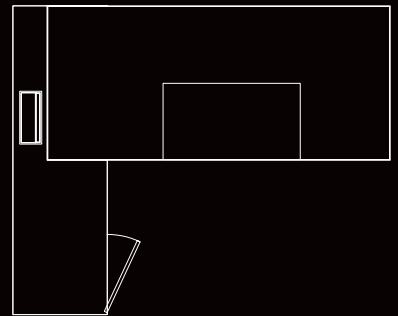

TECHNICAL DRAWING:

FINISHES:

Laminate
Natural veneer
Artificial leather
Metal

work