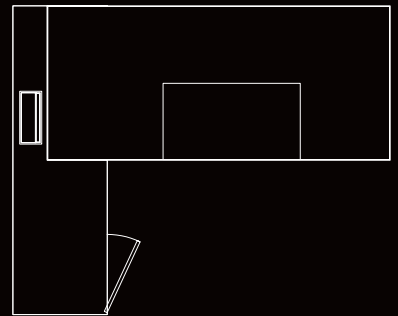

TECHNICAL DRAWING:

FINISHES:

Natural veneer
Artificial leather
Marble

work