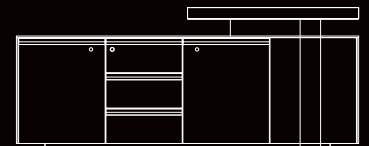

TECHNICAL DRAWING:

FINISHES:

Laminate
Natural veneer
Artificial leather
Metal

work