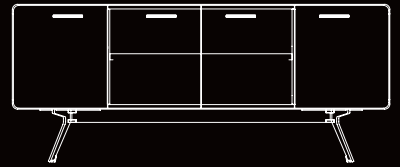

NASDAQ

RECTANGULAR DESK

DESCRIPTION:

- Executive rectangular desk
- Wooden top from beech massive wood in natural veneer polyurethane paint finish.
- Based on beech wooden structure padded with artificial leather.
- Standing on 4 metal legs formed from steel sheets 3mm in electrostatic powder coated paint.
- Can be matched with corresponding credenza and coffee table.

STANDARD DIMENSIONS:

CODE	L X W X H
NASDAQRD250	250x100x76 CM

TECHNICAL DRAWING:

FINISHES:

Natural veneer
Artificial leather
Metal

work

NASDAQ

CREDENZA

TECHNICAL DRAWING:

DESCRIPTION:

- Executive metal credenza with rounded edges.
- Body made from metal in electrostatic powder coated finish.
- Based on metal legs and structure in electrostatic powder coated finish (water-jet cut)
- 2 wooden leaves and 3 middle drawers in laminate finish.
- Centrally lockable leaves and drawers.
- Include one inner shelf.

STANDARD DIMENSIONS:

CODE	L X W X H
NASDAQC180	180x49x75 CM

FINISHES:

Natural veneer
Metal

work